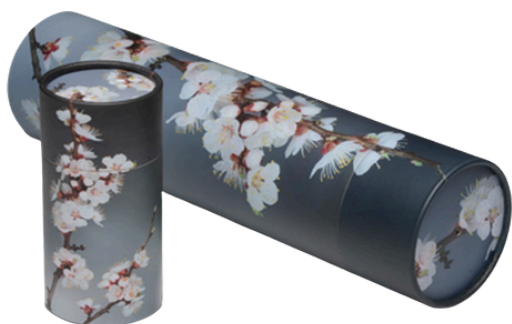

SCATTER TUBES $125

There are several suppliers in NZ who sell scatter tubes – these are designed for easy and tidy scattering of ashes.

The Mortech range (example pictured, left) is made from 100% recycled cardboard. No inner tube. The lid fits snugly and can be taped shut for security, then removed to scatter ashes. Available in a wide range of designs.

Large 317 X 125mm
Small 165 x 85mm